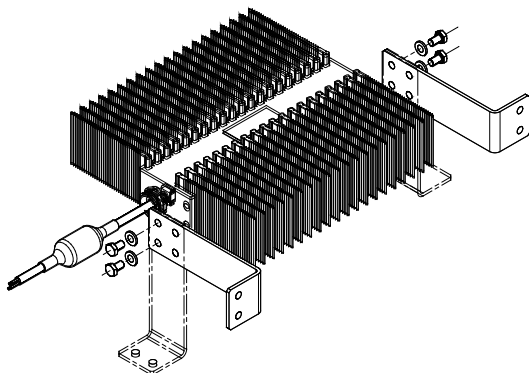

CP VARITHERM DPA ...

Electric heater

7.3 With one bow-type stainless steel mounting bracket (MB) - Special Accessories -

Please note the minimum clearances for the VARITHERM heater and TS thermostat, as illustrated in 7.1 and 7.2.

7.4 With two stainless steel mounting brackets (MW) - Special Accessories -

Please note the minimum clearances for the VARITHERM heater and TS thermostat, as illustrated in 7.1 and 7.2.

The MB or MW mounting brackets can be ordered as an option.