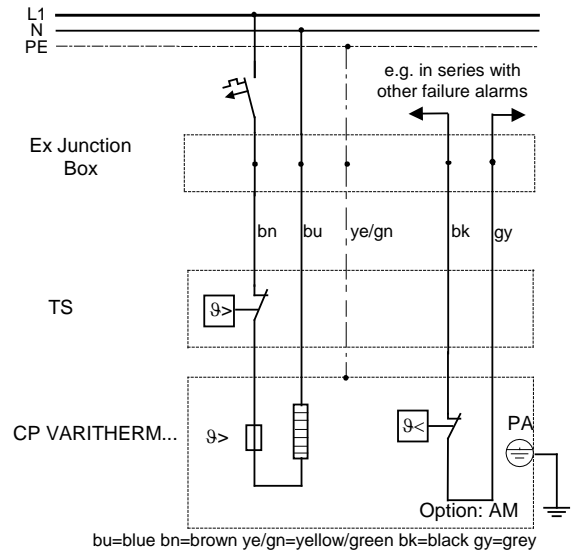

7.4 With two stainless steel mounting brackets (MW) - Special Accessories -

Please note the minimum clearances for the VARITHERM heater and TS thermostat, as illustrated in 7.1 and 7.2.

The MB or MW mounting brackets can be ordered as an option.

8 Electric Wiring

8.1 CP VARITHERM DPA ... TS

8.2 CP VARITHERM DPA ... TS40 with external TAE