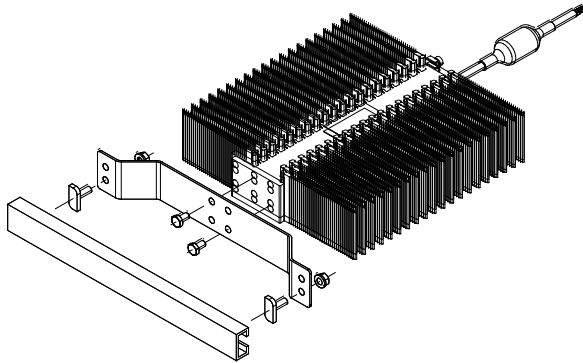

CP VARITHERM DPA ...

Electric heater

7.3 With one bow-type stainless steel mounting bracket (MB) - Special Accessories -

Please note the minimum clearances for the VARITHERM heater and TS thermostat, as illustrated in 7.1 and 7.2.

7.4 With two stainless steel mounting brackets (MW) - Special Accessories -

Please note the minimum clearances for the VARITHERM heater and TS thermostat, as illustrated in 7.1 and 7.2.

The MB or MW mounting brackets can be ordered as an option.